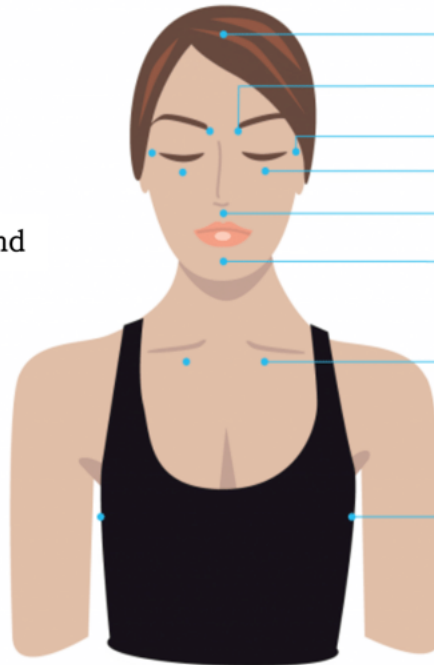

EFT Tapping Points

SH: side of hand

TH: top of head

EB: eyebrow

SE: side of eye

UE: under eye

UN: under nose

CH: chin

CB: collarbone

UA: under arm